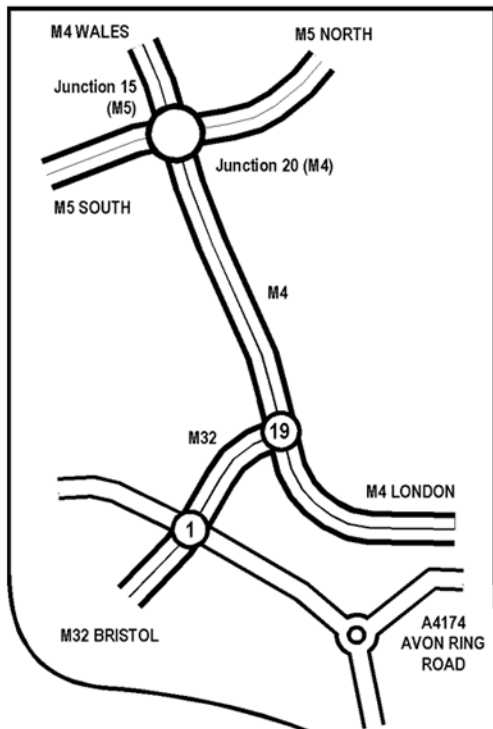

## WHERE TO FIND US!

Solar House  
Station Road  
Kingswood

Bristol BS15 4PH

Telephone 0117 975 5555

- ⊙ ROUNDABOUT
- ⊙ MINI ROUNDABOUT
- ⋯ TRAFFIC LIGHTS