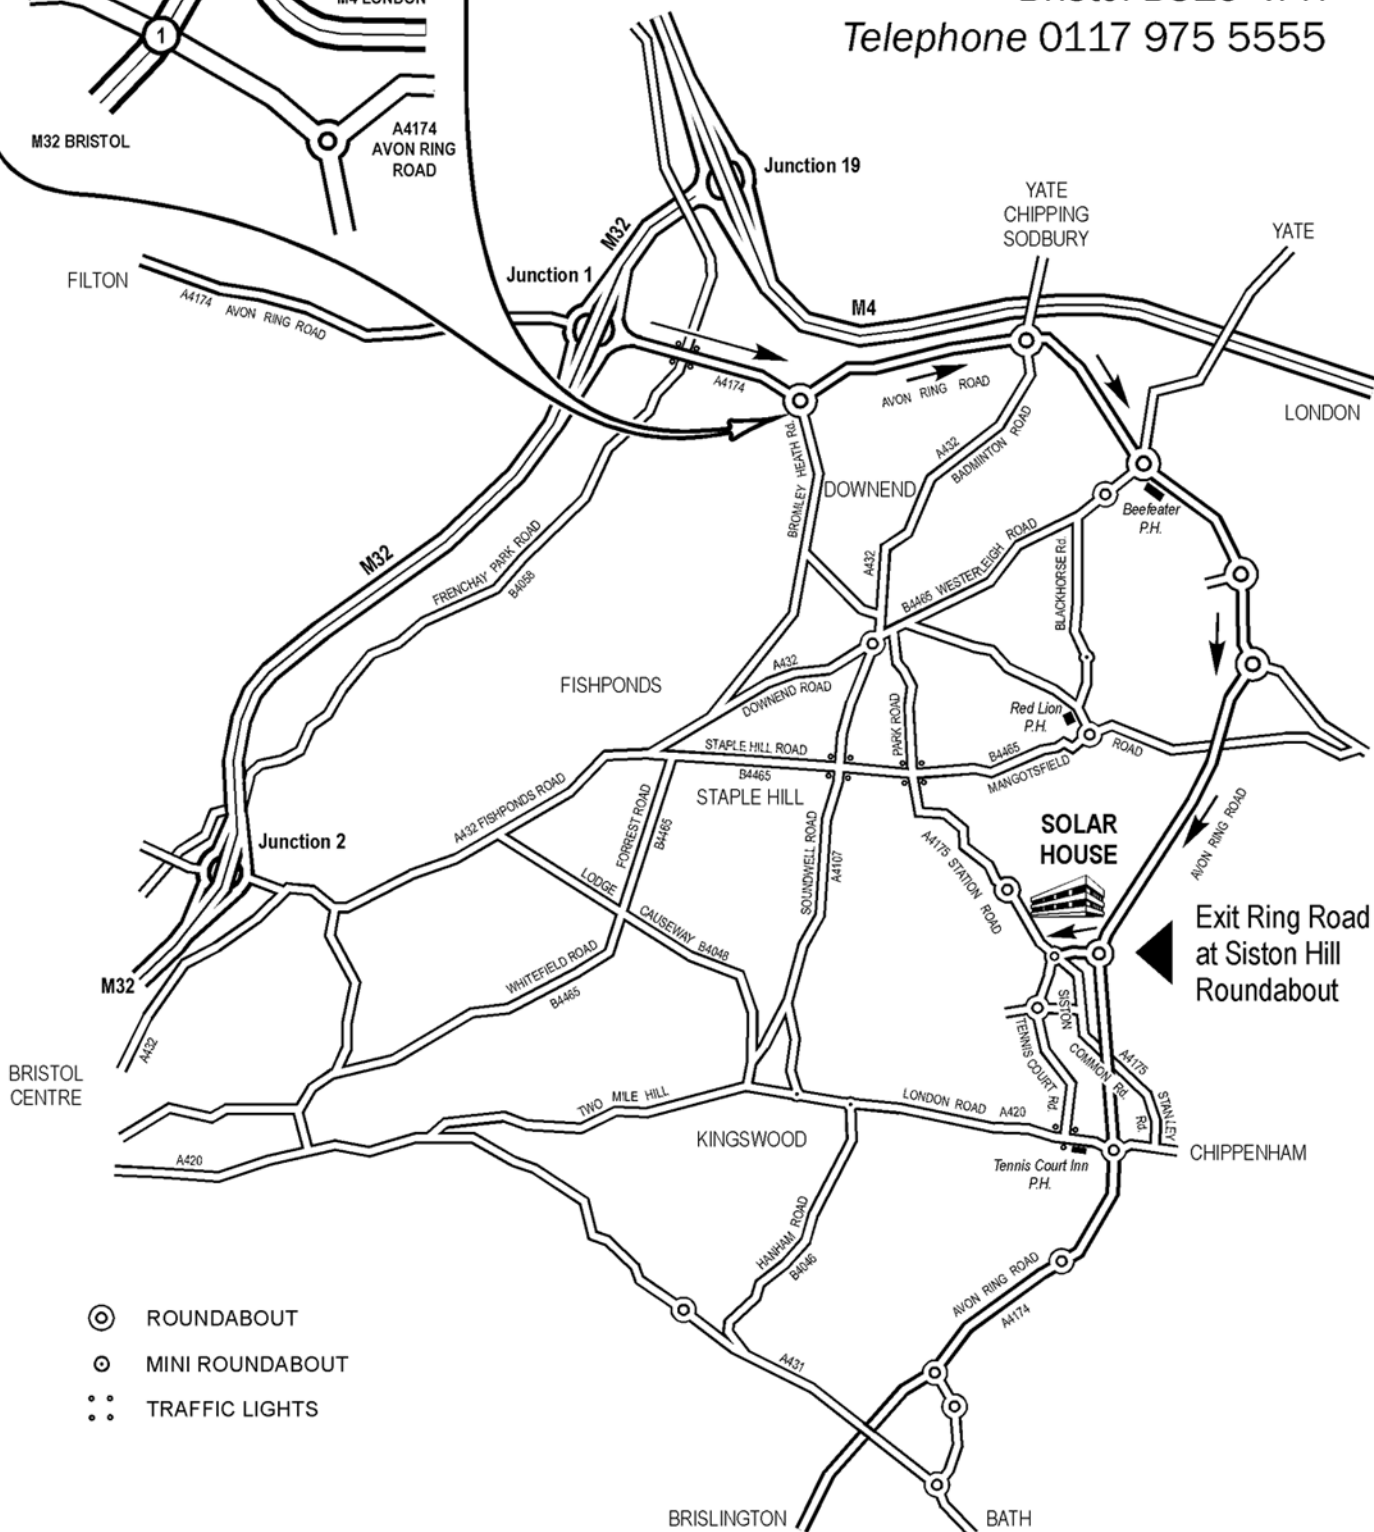

## WHERE TO FIND US!

Solar House  
Station Road  
Kingswood

Bristol BS15 4PH

Telephone 0117 975 5555

- ⊙ ROUNDABOUT
- ⊙ MINI ROUNDABOUT
- ⋯ TRAFFIC LIGHTS